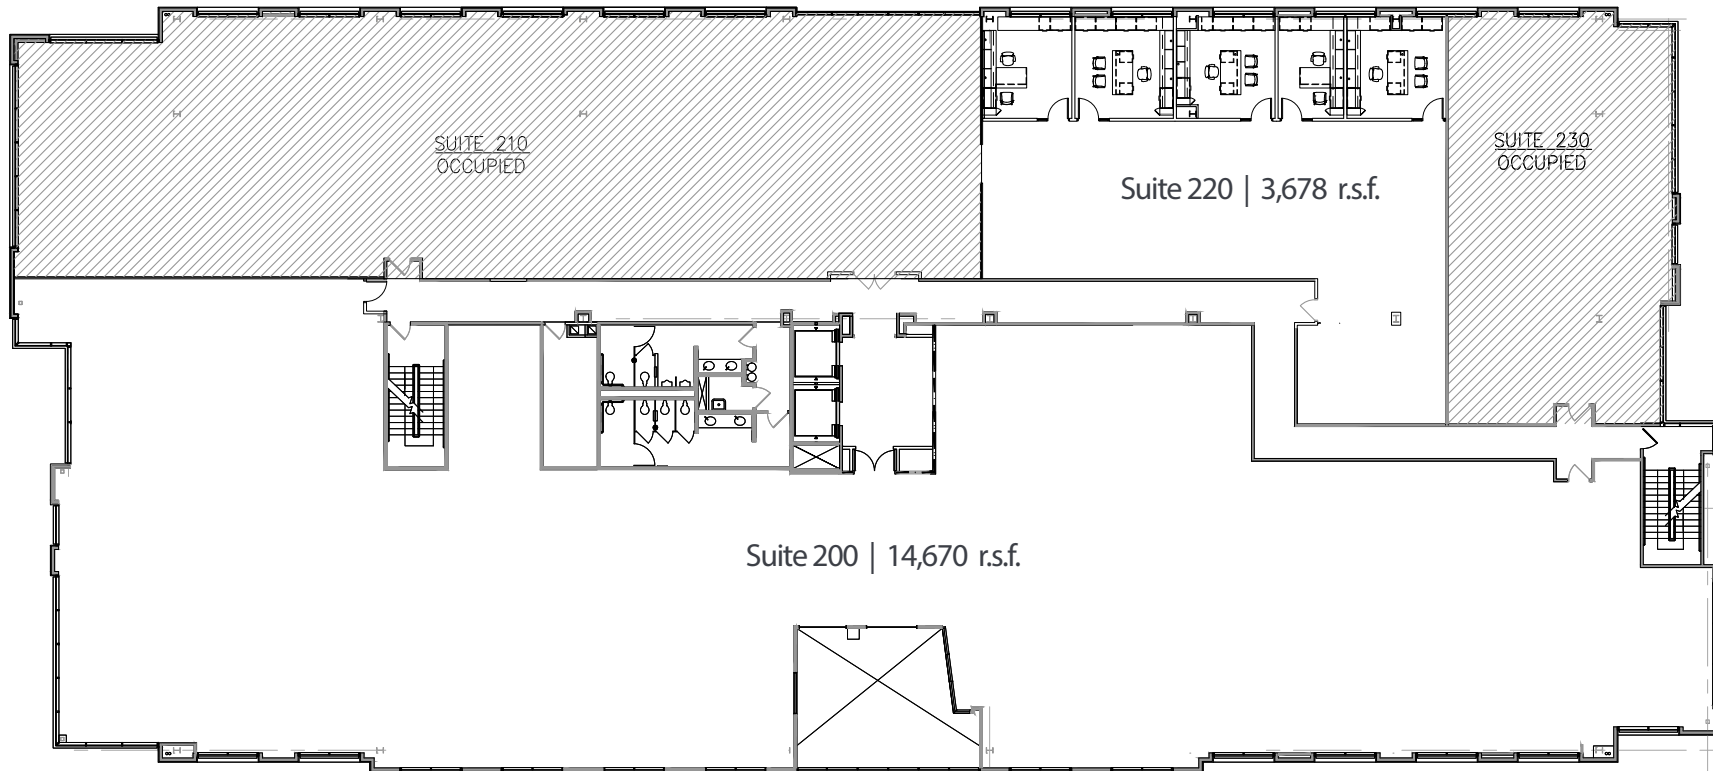

# 12265 El Camino Real

As-Built | Suite 200 | 14,670 r.s.f.  
Suite 220 | 3,678 r.s.f.

Tony Russell  
tony.russell@am,jll.com  
858.410.1213  
Lic. No. 01275372

Bess Wakeman  
bess.wakeman@am,jll.com  
858.410.1245  
Lic. No. 01177659