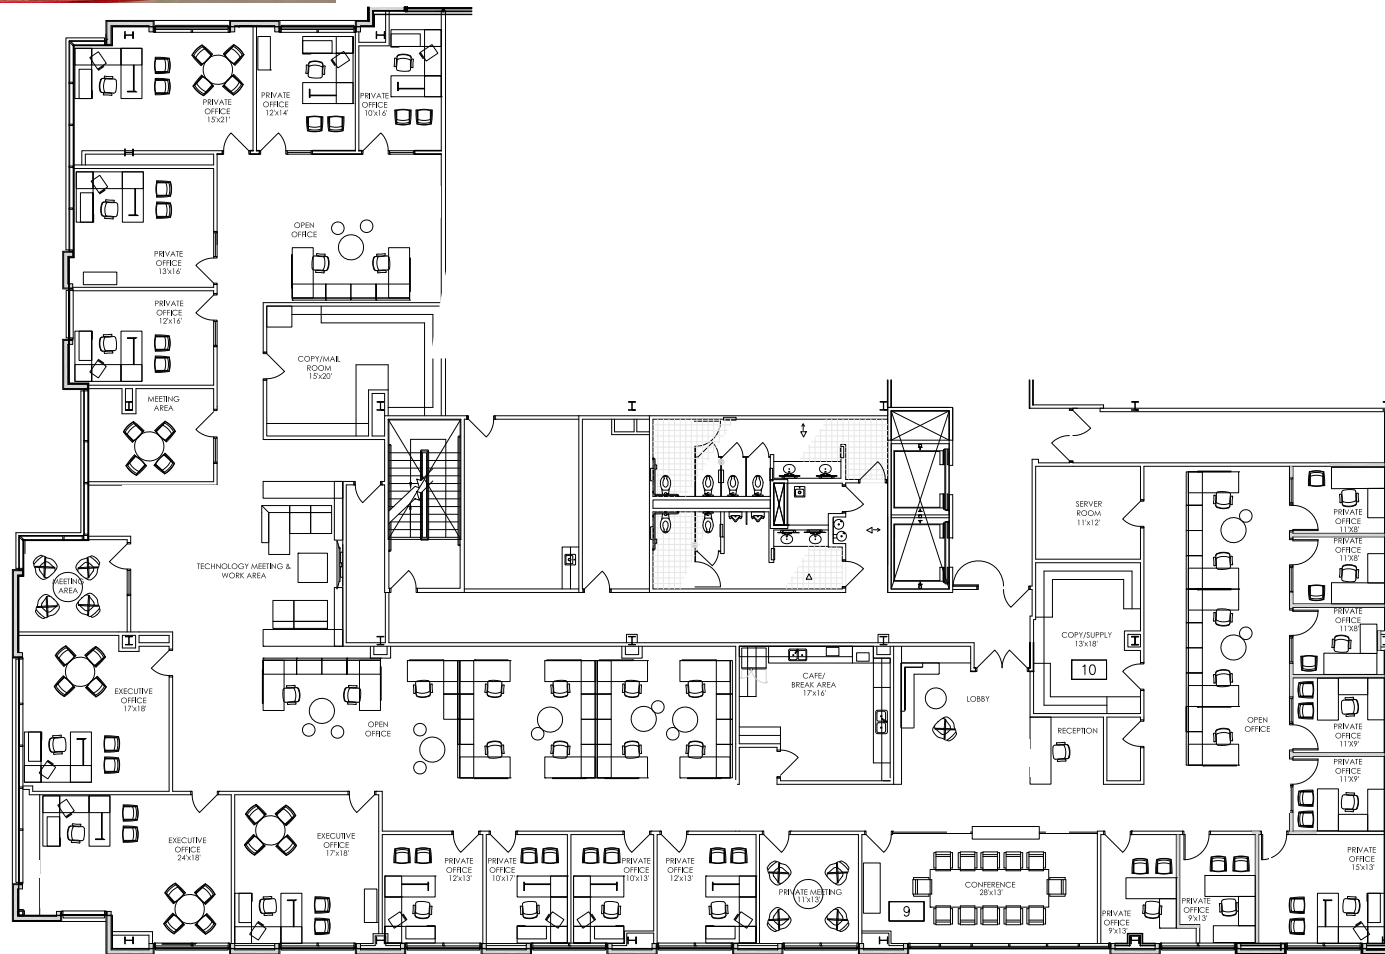

12255 El Camino Real

As-built | Suite 250 | 11,397 r.s.f. | Available 1/1/18

Tony Russell
tony.russell@am.jll.com
858.410.1213
Lic. No. 01275372

Bess Wakeman
bess.wakeman@am.jll.com
858.410.1245
Lic. No. 01177659