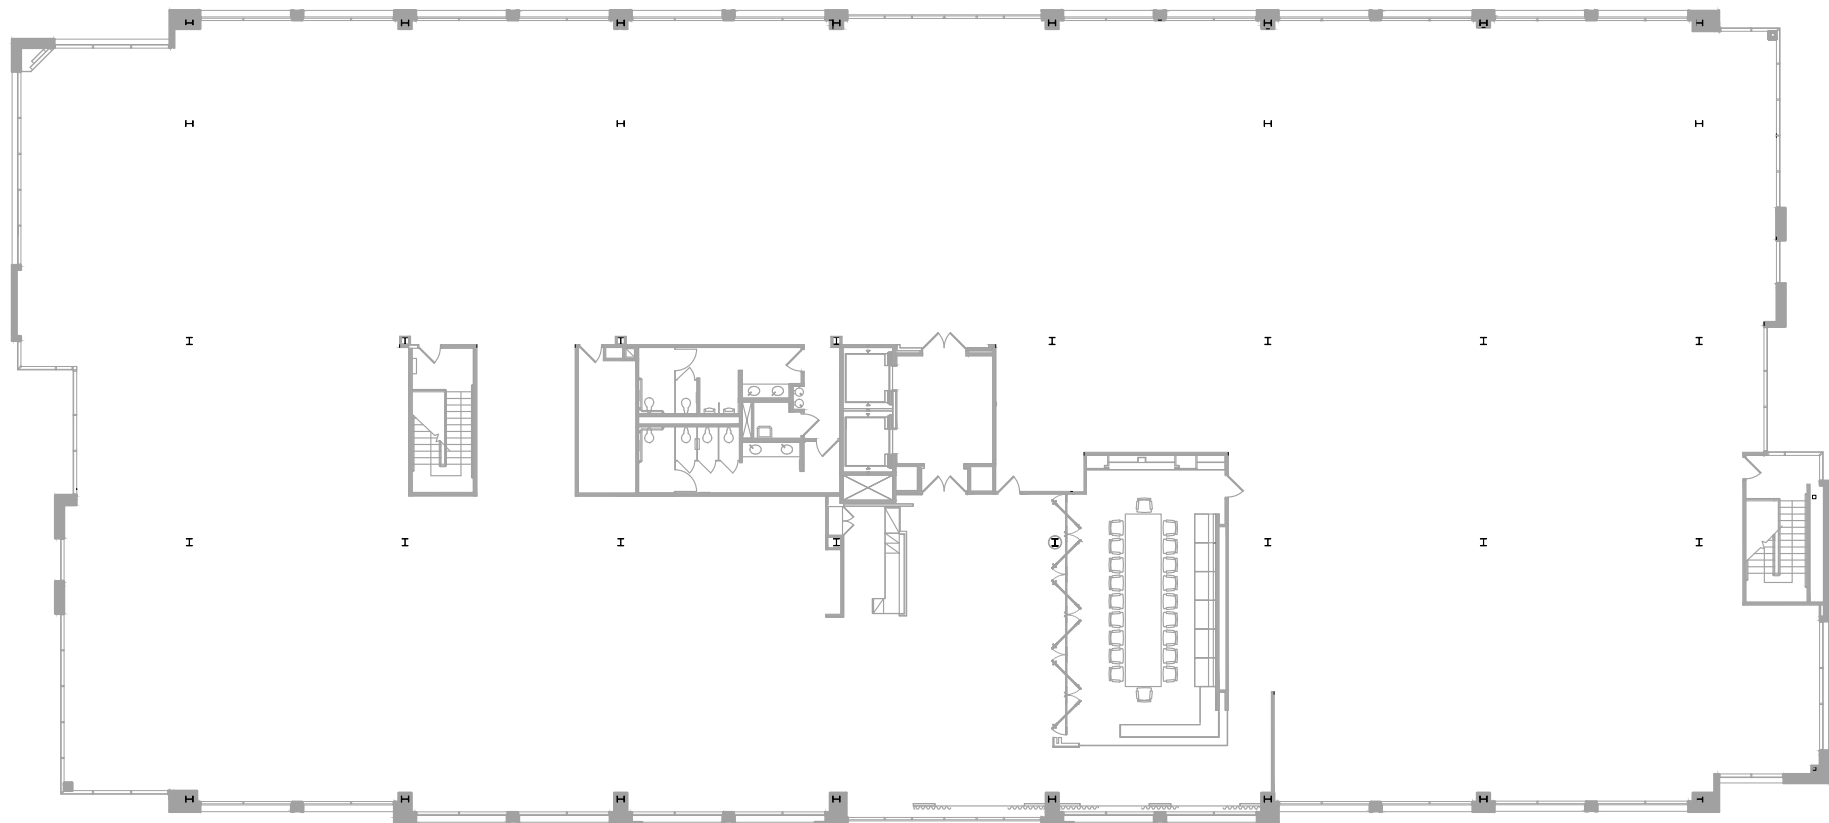

12265 El Camino Real

As-built | Suite 300 | 27,448 r.s.f.

Tony Russell
tony.russell@am.jll.com
858.410.1213
Lic. No. 01275372

Bess Wakeman
bess.wakeman@am.jll.com
858.410.1245
Lic. No. 01177659

PASEO
DEL MAR