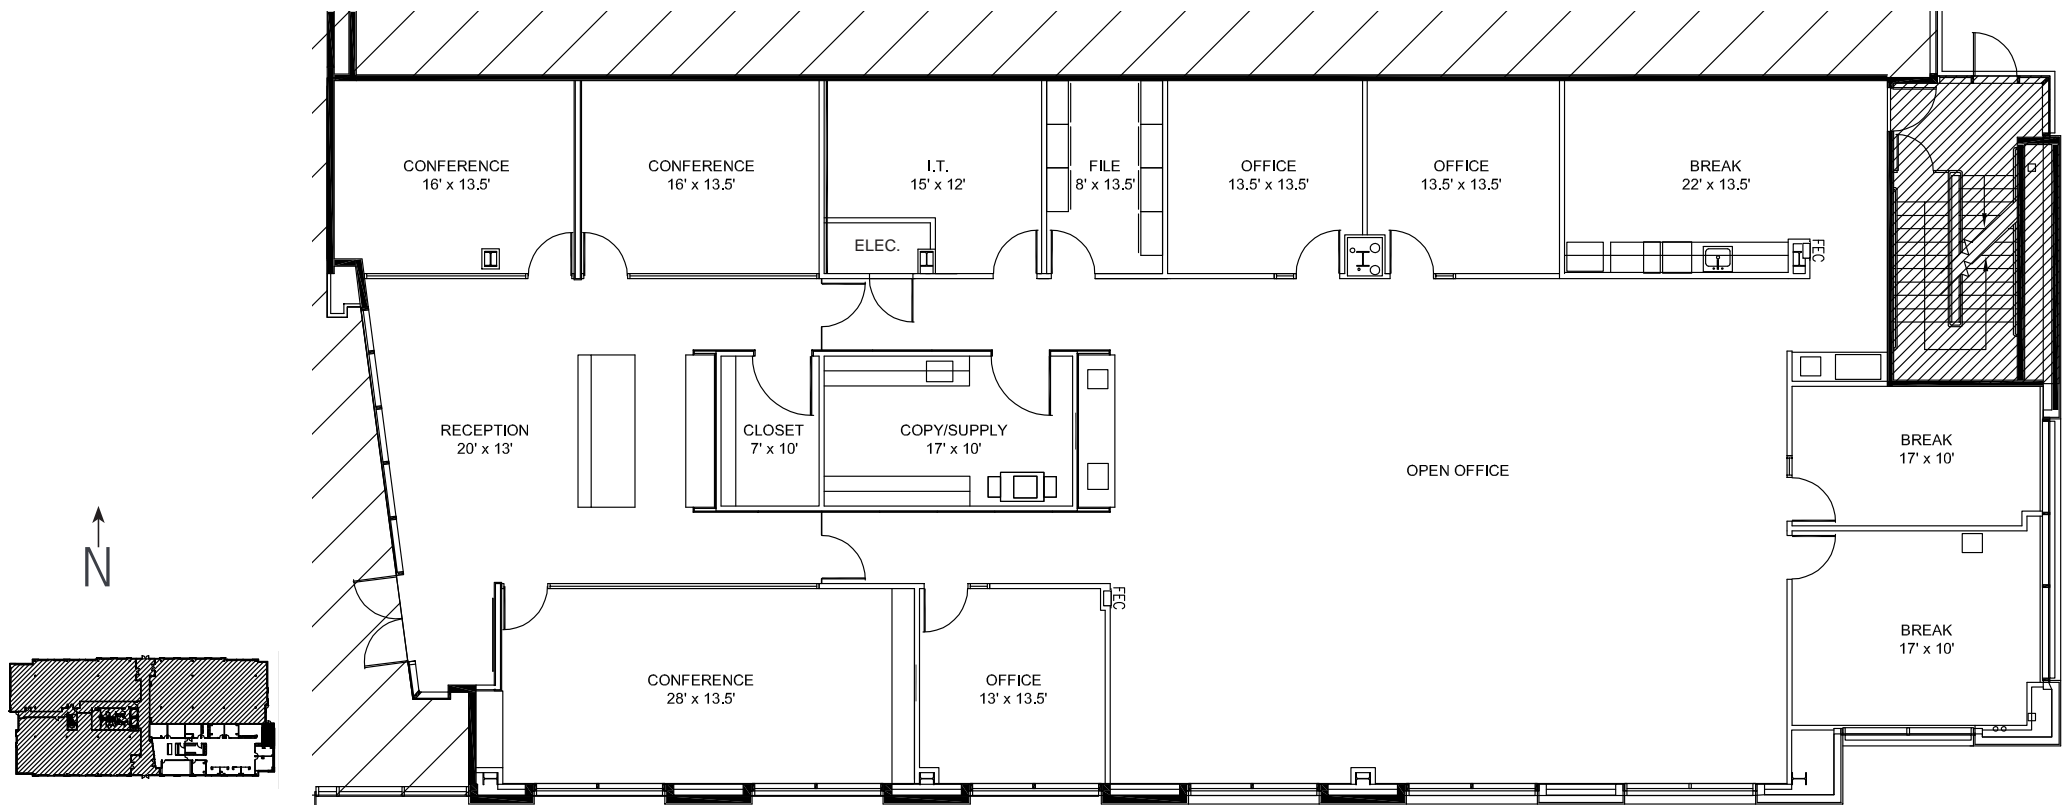

# 12275 El Camino Real

As-built | Suite 175 | 5,828 r.s.f. | Available 7/1/18

\*room sizes are approximate

Tony Russell  
tony.russell@am.jll.com  
858.410.1213  
Lic. No. 01275372

Bess Wakeman  
bess.wakeman@am.jll.com  
858.410.1245  
Lic. No. 01177659