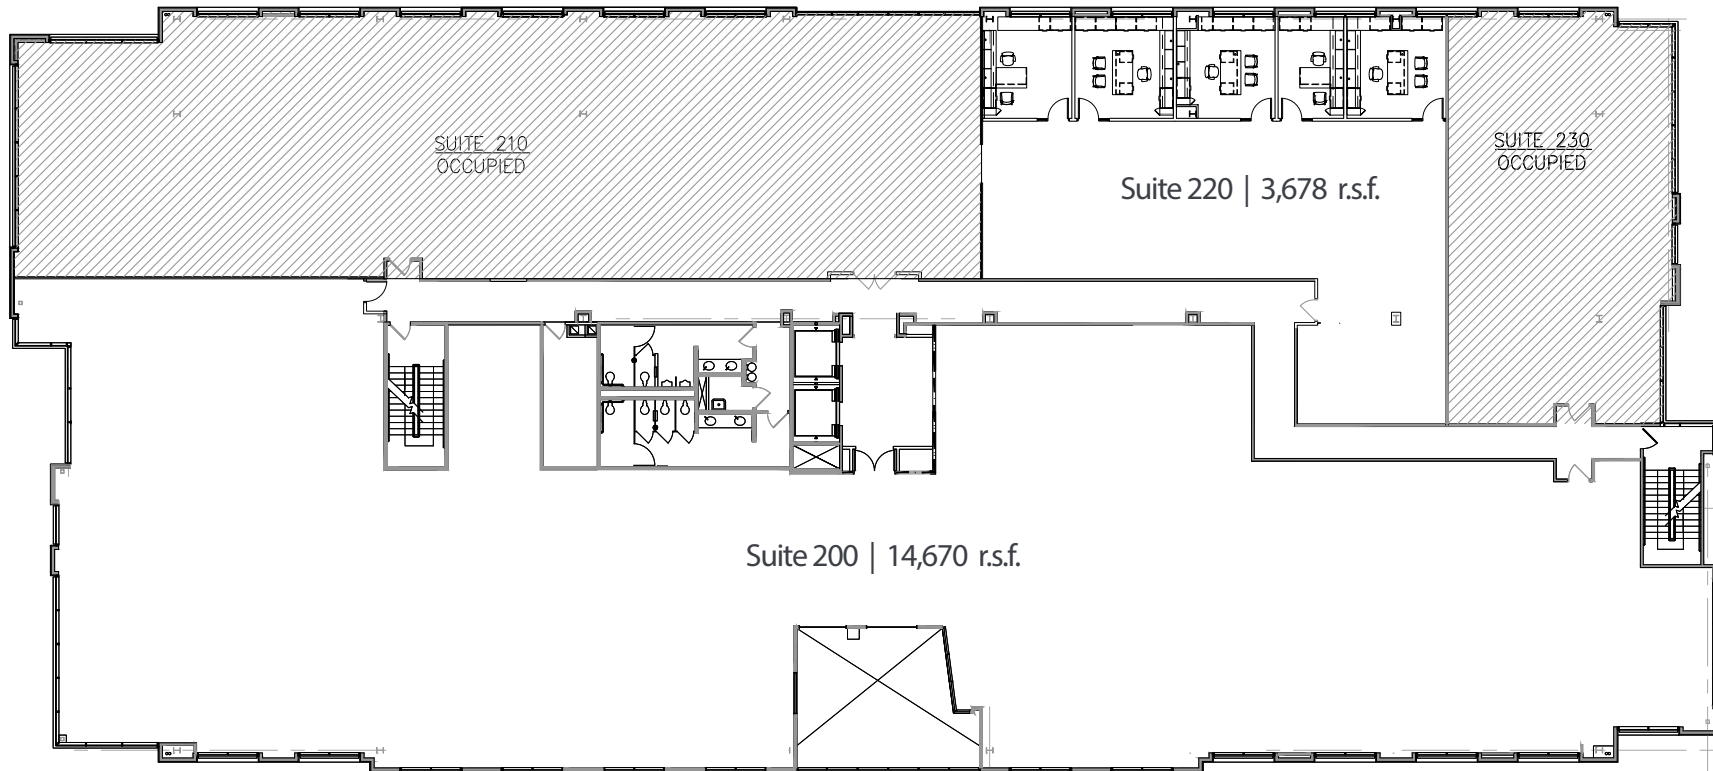

12265 El Camino Real

As-Built | Suite 200 | 14,670 r.s.f.
Suite 220 | 3,678 r.s.f.

Tony Russell
tony.russell@am,jll.com
858.410.1213
Lic. No. 01275372

Bess Wakeman
bess.wakeman@am,jll.com
858.410.1245
Lic. No. 01177659

PASEO
DEL MAR